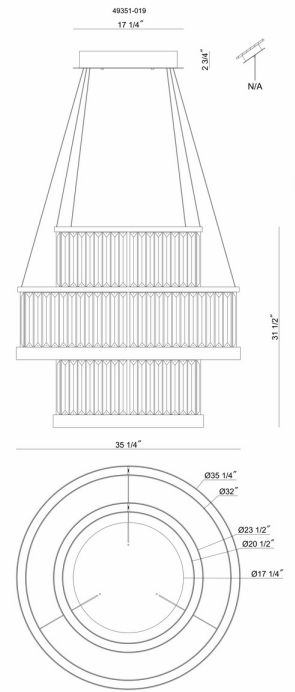

EUROfase

Empra, Chandelier, 3-Light, 35", Gold, Clear Crystal

Item No.
49351-019

JOB NAME:

DATE:

TYPE:

COMMENTS:

LIGHT INFORMATION

Light Type Integrated LED

Bulb Socket N/A

Bulb Shape N/A

Bulb Included N/A

CRI 90

Delivered Lumens 7177

Colour Temperature (Kelvin) 3000K

Average Hours LED (L70) 52000

Number of Lights 3

Light Direction Ambient

Dimming Method Triac/Elv

Output Voltage 24

Current Type DC

LIGHT INFORMATION (CONT'D.)

Light Wattage 61.7

Total Wattage 185.1

DIMENSIONS & WEIGHT

Product Width (In)

Product Height (In) 34.5

Product Ext (In)

Product Diameter (In) 35.2

Product Weight (Lbs) 115.48

Product Length (In)

INSTALLATION