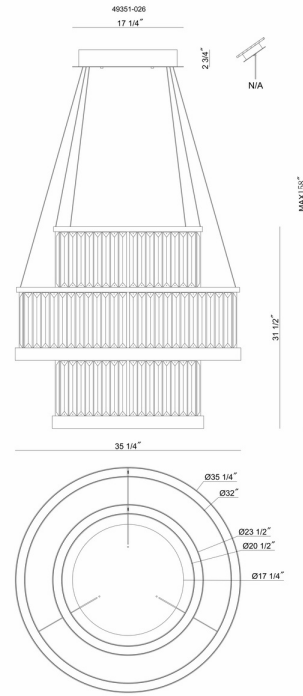

EUROfase

Empra, Chandelier, 3-Light, 35", Matte Black, Clear Cry...

Item No.
49351-026

JOB NAME:

DATE:

TYPE:

COMMENTS:

LIGHT INFORMATION

Light Type Integrated LED

Bulb Socket N/A

Bulb Shape N/A

Bulb Included N/A

CRI 90

Delivered Lumens 7177

Colour Temperature (Kelvin) 3000K

Average Hours LED (L70) 52000

Number of Lights 3

Light Direction Ambient

Dimming Method Triac/Elv

Output Voltage 24

Current Type DC

LIGHT INFORMATION (CONT'D.)

Light Wattage 61.7

Total Wattage 185.1

DIMENSIONS & WEIGHT

Product Width (In)

Product Height (In) 34.5

Product Ext (In)

Product Diameter (In) 35.2

Product Weight (Lbs) 115.48

Product Length (In)

INSTALLATION