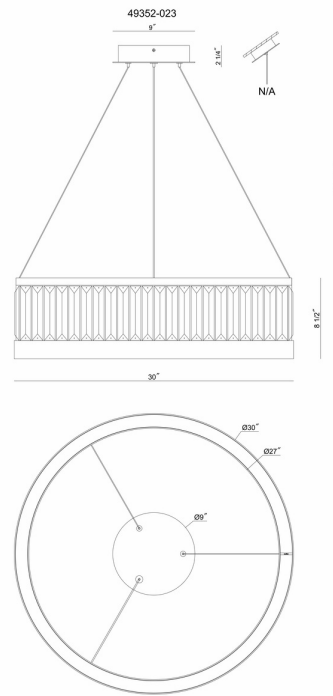

## Empira, Chandelier, 30", Matte Black, Clear Crystal

Item No.  
49352-023

JOB NAME:

DATE:

TYPE:

COMMENTS:

### LIGHT INFORMATION

Light Type Integrated LED

Bulb Socket N/A

Bulb Shape N/A

Bulb Included N/A

CRI 90

Delivered Lumens 2115

Colour Temperature (Kelvin) 3000K

### LIGHT INFORMATION (CONT'D.)

Light Wattage 66

Total Wattage 66

### DIMENSIONS & WEIGHT

Product Width (In)

Product Height (In) 8.75

Product Ext (In)

Product Diameter (In) 30.13

Product Weight (Lbs) 32.69

Product Length (In)