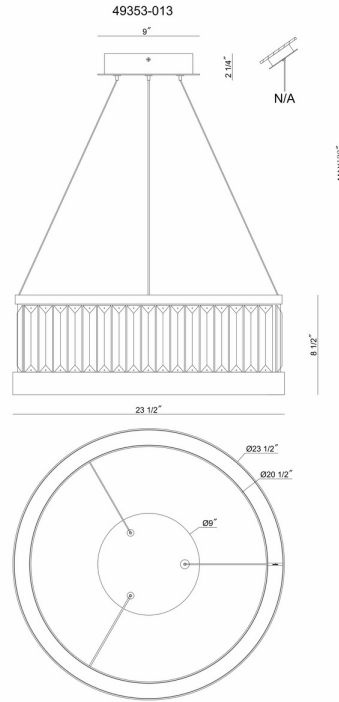

## Empra, Pendant, 24", Gold, Clear Crystal

Item No.  
49353-013

JOB NAME:

DATE:

TYPE:

COMMENTS:

### LIGHT INFORMATION (CONT'D.)

Light Wattage	52
Total Wattage	52

### DIMENSIONS & WEIGHT

Product Width (In)	
Product Height (In)	8.75
Product Ext (In)	
Product Diameter (In)	23.63
Product Weight (Lbs)	26.28
Product Length (In)	