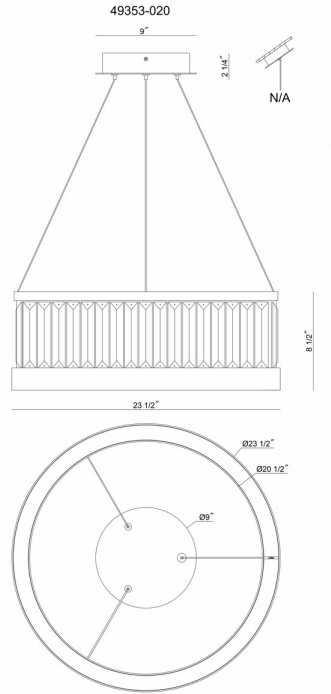

EUROfase

Empra, Pendant, 24", Matte Black, Clear Crystal

Item No.
49353-020

JOB NAME:

DATE:

TYPE:

COMMENTS:

LIGHT INFORMATION

Light Type	Integrated LED
Bulb Socket	N/A
Bulb Shape	N/A
Bulb Included	N/A
CRI	90
Delivered Lumens	1500
Colour Temperature (Kelvin)	3000K
Average Hours LED (L70)	52000
Number of Lights	1
Light Direction	Ambient
Dimming Method	Triac/Elv
Output Voltage	24
Current Type	DC

LIGHT INFORMATION (CONT'D.)

Light Wattage	52
Total Wattage	52

DIMENSIONS & WEIGHT

Product Width (In)	
Product Height (In)	8.75
Product Ext (In)	
Product Diameter (In)	23.63
Product Weight (Lbs)	26.28
Product Length (In)	