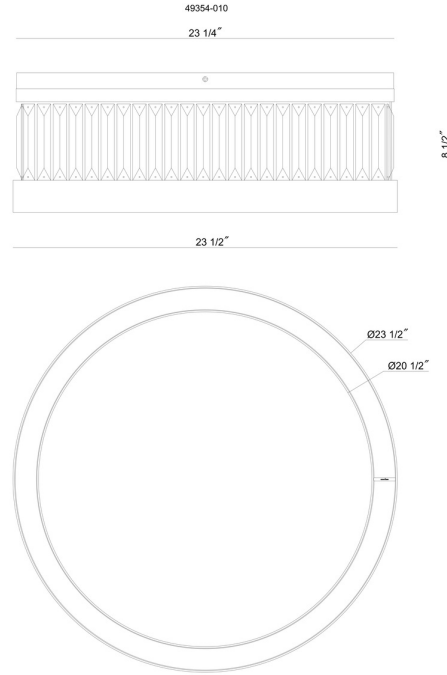

EUROfase

Empira, Flush Mount, 24", Gold, Clear Crystal

Item No.
49354-010

JOB NAME:

DATE:

TYPE:

COMMENTS:

LIGHT INFORMATION

Light Type Integrated LED

Bulb Socket N/A

Bulb Shape N/A

Bulb Included N/A

CRI 90

Delivered Lumens 1060

Colour Temperature (Kelvin) 3000K

Average Hours LED (L70) 52000

Number of Lights 1

Light Direction Ambient

Dimming Method Triac/Elv

Output Voltage 24

Current Type DC

LIGHT INFORMATION (CONT'D.)

Light Wattage 54

Total Wattage 54

DIMENSIONS & WEIGHT

Product Width (In)

Product Height (In) 8.7

Product Ext (In)

Product Diameter (In) 23.63

Product Weight (Lbs) 34.55

Product Length (In)

INSTALLATION