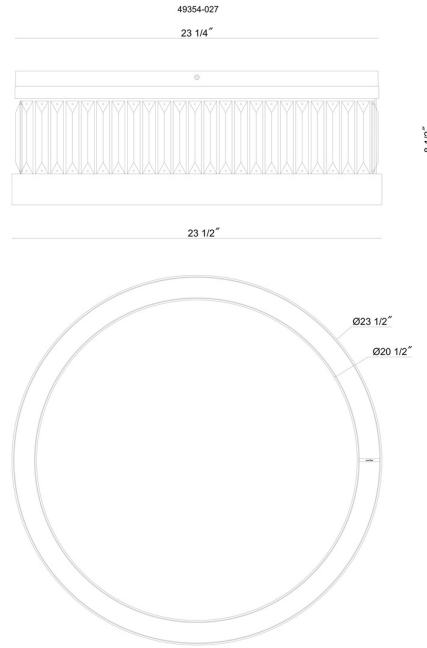

EUROfase

Empra, Flush Mount, 24", Matte Black, Clear Crystal

Item No.
49354-027

JOB NAME:

DATE:

TYPE:

COMMENTS:

LIGHT INFORMATION

Light Type	Integrated LED
Bulb Socket	N/A
Bulb Shape	N/A
Bulb Included	N/A
CRI	90
Delivered Lumens	1060
Colour Temperature (Kelvin)	3000K
Average Hours LED (L70)	52000
Number of Lights	1
Light Direction	Ambient
Dimming Method	Triac/Elv
Output Voltage	24
Current Type	DC

LIGHT INFORMATION (CONT'D.)

Light Wattage	54
Total Wattage	54

DIMENSIONS & WEIGHT

Product Width (In)	
Product Height (In)	8.7
Product Ext (In)	
Product Diameter (In)	23.63
Product Weight (Lbs)	34.55
Product Length (In)	