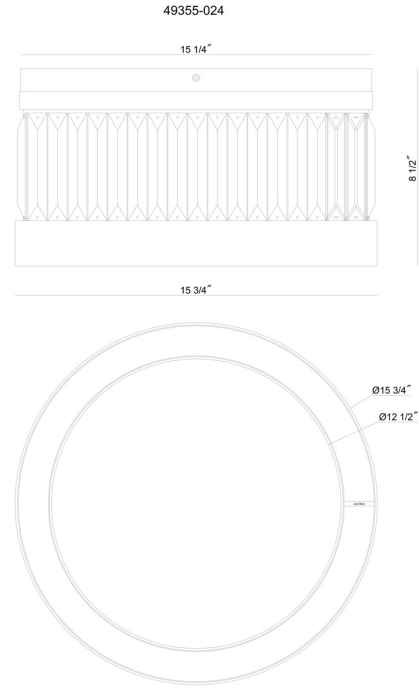

## Empra, Flush Mount, 16", Matte Black, Clear Crystal

Item No.  
49355-024

JOB NAME:

DATE:

TYPE:

COMMENTS:

### LIGHT INFORMATION

Light Type Integrated LED

Bulb Socket N/A

Bulb Shape N/A

Bulb Included N/A

CRI 90

Delivered Lumens 985

Colour Temperature (Kelvin) 3000K

### LIGHT INFORMATION (CONT'D.)

Light Wattage 42

Total Wattage 42

### DIMENSIONS & WEIGHT

Product Width (In)

Product Height (In) 8.5

Product Ext (In)

Product Diameter (In) 15.75

Product Weight (Lbs) 19.25

Product Length (In)