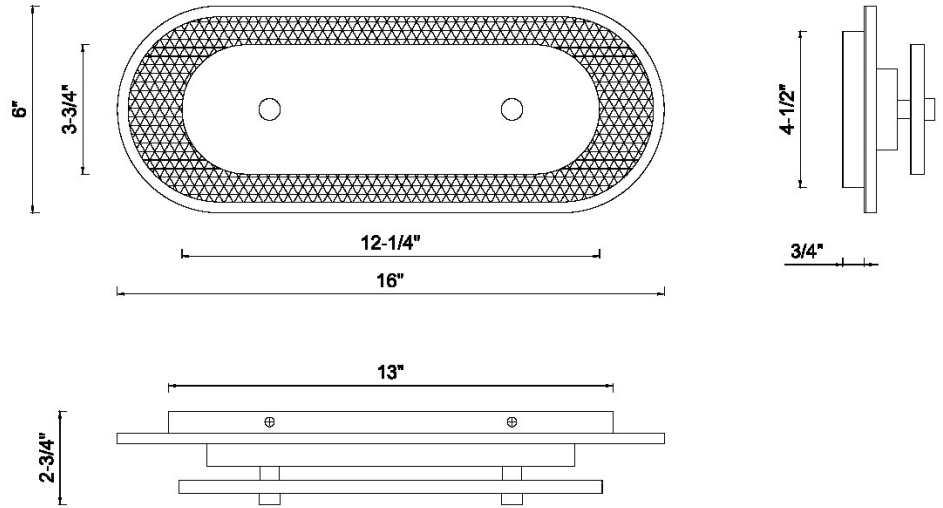

## Tramore, Wall Sconce , 16", Matte Black, Alabaster

Item No.  
49442-021

JOB NAME:

DATE:

TYPE:

COMMENTS:

### LIGHT INFORMATION

Light Type	Integrated LED
Bulb Socket	N/A
Bulb Shape	N/A
Bulb Included	Yes
CRI	90
Delivered Lumens	492
Colour Temperature (Kelvin)	3000K
Average Hours LED (L70)	52000
Number of Lights	1
Light Direction	Ambient
Dimming Method	Triac/Elv
Output Voltage	120
Current Type	AC

### LIGHT INFORMATION (CONT'D.)

Light Wattage	12
Total Wattage	12

### DIMENSIONS & WEIGHT

Product Width (In)	16
Product Height (In)	6
Product Ext (In)	2.75
Product Diameter (In)	
Product Weight (Lbs)	5.07
Product Length (In)	