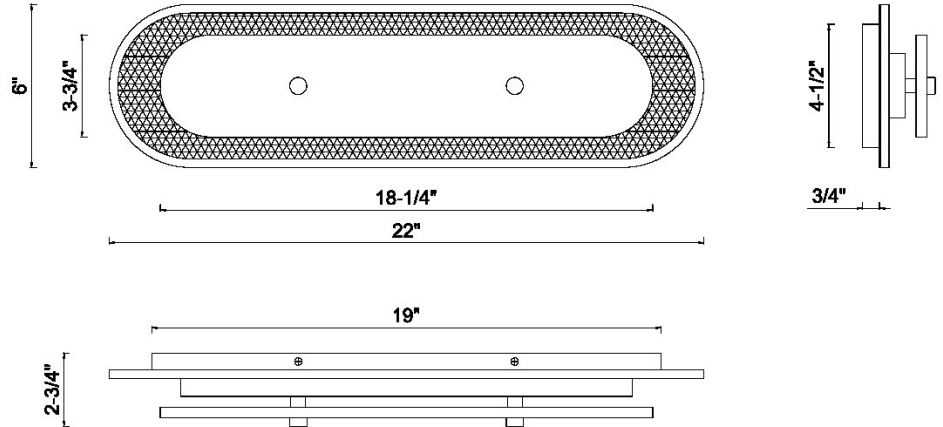

EUROfase

Tramore, Wall Sconce , 22", Matte Black, Alabaster

Item No.
49443-028

JOB NAME:

DATE:

TYPE:

COMMENTS:

LIGHT INFORMATION

Light Type	Integrated LED
Bulb Socket	N/A
Bulb Shape	N/A
Bulb Included	Yes
CRI	90
Delivered Lumens	890
Colour Temperature (Kelvin)	3000K
Average Hours LED (L70)	52000
Number of Lights	1
Light Direction	Ambient
Dimming Method	Triac/Elv
Output Voltage	120
Current Type	AC

LIGHT INFORMATION (CONT'D.)

Light Wattage	20
Total Wattage	20

DIMENSIONS & WEIGHT

Product Width (In)	22
Product Height (In)	6
Product Ext (In)	2.75
Product Diameter (In)	
Product Weight (Lbs)	7.49
Product Length (In)	