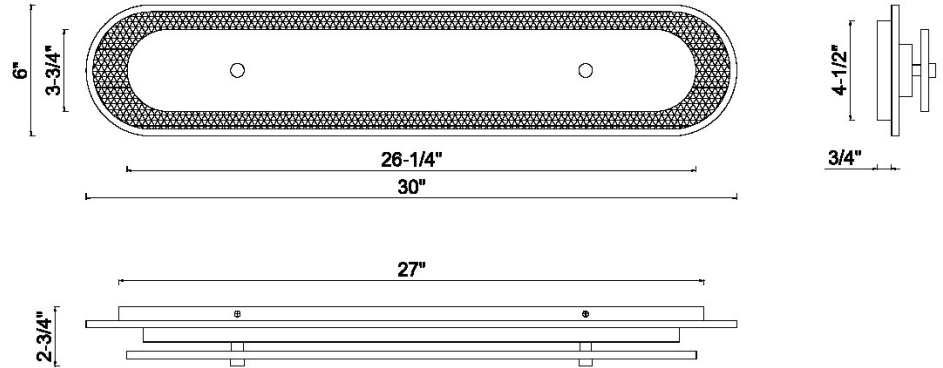

EUROfase

Tramore, Wall Sconce , 30", Matte Black, Alabaster

Item No.
49444-025

JOB NAME:

DATE:

TYPE:

COMMENTS:

LIGHT INFORMATION

Light Type	Integrated LED
Bulb Socket	N/A
Bulb Shape	N/A
Bulb Included	Yes
CRI	90
Delivered Lumens	1299
Colour Temperature (Kelvin)	3000K
Average Hours LED (L70)	52000
Number of Lights	1
Light Direction	Ambient
Dimming Method	Triac/Elv
Output Voltage	120
Current Type	AC

LIGHT INFORMATION (CONT'D.)

Light Wattage	30
Total Wattage	30

DIMENSIONS & WEIGHT

Product Width (In)	30
Product Height (In)	6
Product Ext (In)	2.75
Product Diameter (In)	
Product Weight (Lbs)	10.8
Product Length (In)	