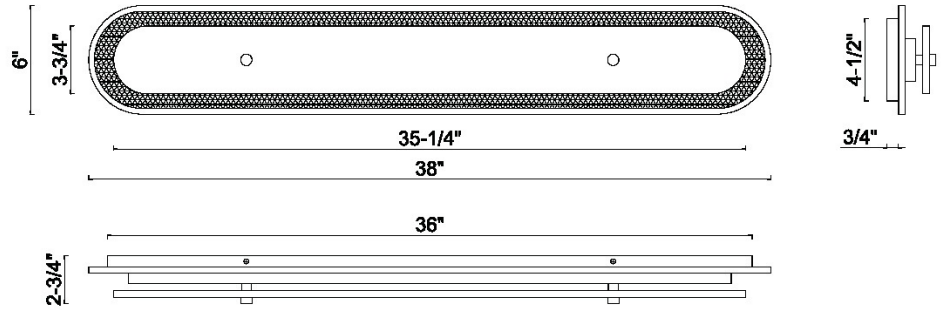

EUROfase

Tramore, Wall Sconce , 38", Matte Black, Alabaster

Item No.
49445-022

JOB NAME:

DATE:

TYPE:

COMMENTS:

LIGHT INFORMATION

Light Type	Integrated LED
Bulb Socket	N/A
Bulb Shape	N/A
Bulb Included	Yes
CRI	90
Delivered Lumens	1394
Colour Temperature (Kelvin)	3000K
Average Hours LED (L70)	52000
Number of Lights	1
Light Direction	Ambient
Dimming Method	Triac/Elv
Output Voltage	120
Current Type	AC

LIGHT INFORMATION (CONT'D.)

Light Wattage	40
Total Wattage	40

DIMENSIONS & WEIGHT

Product Width (In)	38
Product Height (In)	6
Product Ext (In)	2.75
Product Diameter (In)	
Product Weight (Lbs)	14.11
Product Length (In)	