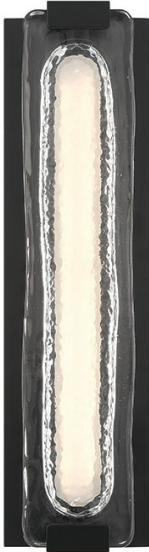

## Hiltic, Outdoor, 18", Matte Black, Clear Glass

Item No.  
49805-017

JOB NAME:

DATE:

TYPE:

COMMENTS:

### LIGHT INFORMATION

Light Type Integrated LED

Bulb Socket N/A

Bulb Shape N/A

Bulb Included N/A

CRI 90

Delivered Lumens 763

Colour Temperature (Kelvin) 3000K

### DIMENSIONS & WEIGHT

Product Width (In) 4.75

Product Height (In) 17.5

Product Ext (In) 2.75

Product Diameter (In)

Product Weight (Lbs) 8.6

Product Length (In)