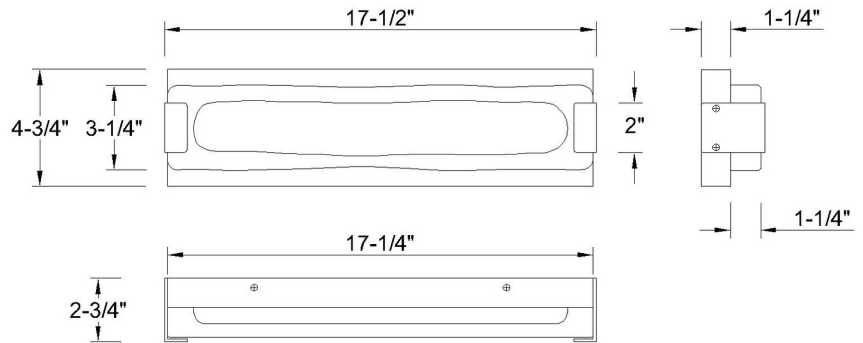

### LIGHT INFORMATION

Light Type Integrated LED

Bulb Socket N/A

Bulb Shape N/A

Bulb Included N/A

CRI 90

Delivered Lumens 763

Colour Temperature (Kelvin) 3000K

### DIMENSIONS & WEIGHT

Product Width (In) 4.75

Product Height (In) 17.5

Product Ext (In) 2.75

Product Diameter (In)

Product Weight (Lbs) 8.6

Product Length (In)