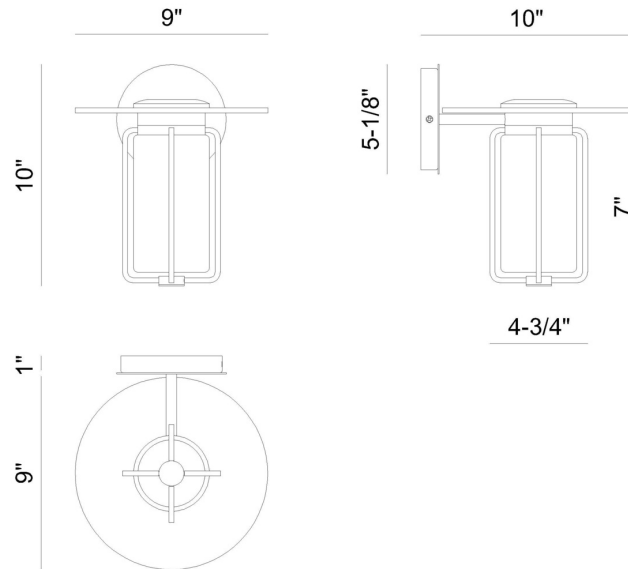

EUROfase

Florin, Outdoor, 10", Sand Black, Clear Glass

Item No.
49843-019

JOB NAME:

DATE:

TYPE:

COMMENTS:

49843-019

LIGHT INFORMATION

Light Type	Integrated LED
Bulb Socket	N/A
Bulb Shape	N/A
Bulb Included	N/A
CRI	90
Delivered Lumens	212
Colour Temperature (Kelvin)	3000K
Average Hours LED (L70)	52000
Number of Lights	1
Light Direction	Ambient
Dimming Method	Triac
Output Voltage	24
Current Type	AC

LIGHT INFORMATION (CONT'D.)

Light Wattage	7
Total Wattage	7

DIMENSIONS & WEIGHT

Product Width (In)	9
Product Height (In)	10
Product Ext (In)	10
Product Diameter (In)	
Product Weight (Lbs)	4.32
Product Length (In)	