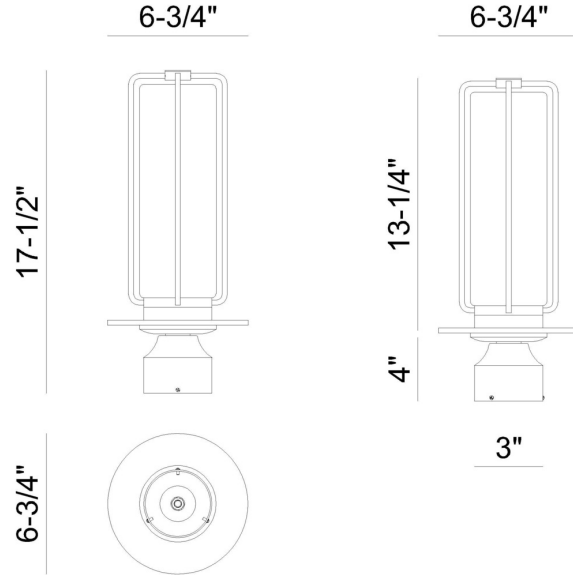

## Florin, Outdoor, 16", Sand Black, Clear Glass

Item No.  
49905-014

JOB NAME:

DATE:

TYPE:

COMMENTS:

49905-014

### LIGHT INFORMATION

Light Type	Integrated LED
Bulb Socket	N/A
Bulb Shape	N/A
Bulb Included	N/A
CRI	90
Delivered Lumens	245
Colour Temperature (Kelvin)	3000K
Average Hours LED (L70)	52000
Number of Lights	1
Light Direction	Ambient
Dimming Method	Triac
Output Voltage	24
Current Type	AC

### LIGHT INFORMATION (CONT'D.)

Light Wattage	13
Total Wattage	13

### DIMENSIONS & WEIGHT

Product Width (In)	
Product Height (In)	16.25
Product Ext (In)	
Product Diameter (In)	6.5
Product Weight (Lbs)	3.79
Product Length (In)	