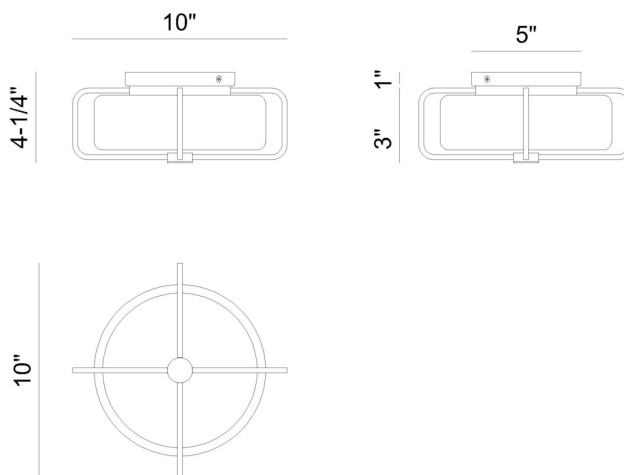

EUROfase

Florin, Outdoor, 10", Sand Black, Clear Glass

Item No.
49906-011

JOB NAME:

DATE:

TYPE:

COMMENTS:

49906-011

LIGHT INFORMATION

Light Type	Integrated LED
Bulb Socket	N/A
Bulb Shape	N/A
Bulb Included	N/A
CRI	90
Delivered Lumens	552
Colour Temperature (Kelvin)	3000K
Average Hours LED (L70)	52000
Number of Lights	1
Light Direction	Ambient
Dimming Method	Triac
Output Voltage	24
Current Type	AC

LIGHT INFORMATION (CONT'D.)

Light Wattage	12
Total Wattage	12

DIMENSIONS & WEIGHT

Product Width (In)	10
Product Height (In)	10
Product Ext (In)	4.25
Product Diameter (In)	
Product Weight (Lbs)	2.65
Product Length (In)	

INSTALLATION

Mounting Type	J-Box
Mounting Location Rating	Wet

PRODUCT FINISH

Finish: Sand Black

SHADE FINISH

Shade Finish: Clear

PRODUCT FEATURES

Feature 1: Marine Grade