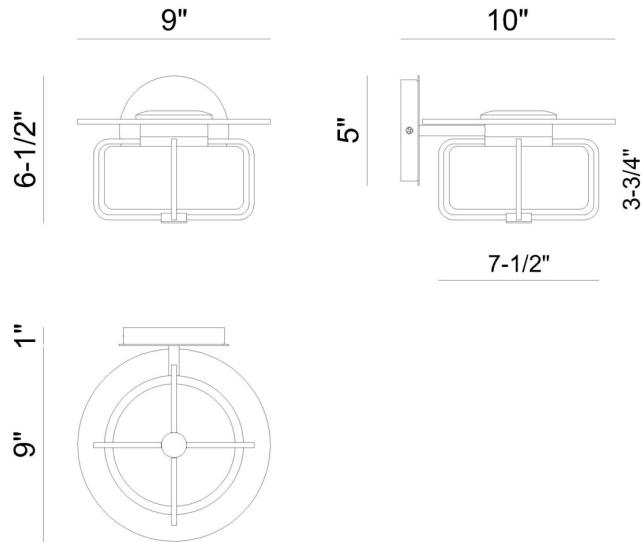

### LIGHT INFORMATION

Light Type	Integrated LED
Bulb Socket	N/A
Bulb Shape	N/A
Bulb Included	N/A
CRI	90
Delivered Lumens	357
Colour Temperature (Kelvin)	3000K
Average Hours LED (L70)	52000
Number of Lights	1
Light Direction	Ambient
Dimming Method	Triac
Output Voltage	24
Current Type	AC

### DIMENSIONS & WEIGHT

Product Width (In)	9
Product Height (In)	6.5
Product Ext (In)	10
Product Diameter (In)	
Product Weight (Lbs)	4.83
Product Length (In)	