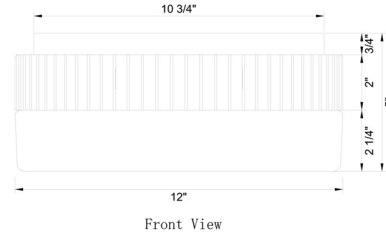

EUROfase

Purgos, Flush Mount, 12", Antique Brass, Opal Glass

Item No.
49913-019

JOB NAME:

DATE:

TYPE:

COMMENTS:

LIGHT INFORMATION

Light Type	Integrated LED
Bulb Socket	N/A
Bulb Shape	N/A
Bulb Included	N/A
CRI	90
Delivered Lumens	918
Colour Temperature (Kelvin)	2700K/3000K/3500K/4000K/5000K
Average Hours LED (L70)	52000
Number of Lights	1
Light Direction	Ambient
Dimming Method	Triac/Elv
Output Voltage	24
Current Type	AC

LIGHT INFORMATION (CONT'D.)

Light Wattage	20
Total Wattage	20

DIMENSIONS & WEIGHT

Product Width (In)	
Product Height (In)	5
Product Ext (In)	
Product Diameter (In)	12
Product Weight (Lbs)	7.03
Product Length (In)	

INSTALLATION

Mounting Type	J-Box
Mounting Location Rating	Dry

PRODUCT FINISH

Finish: Antique Brass

SHADE FINISH

Shade Finish: Opal

PRODUCT FEATURES