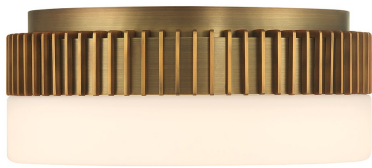

EUROfase

Purgos, Flush Mount, 12", Antique Brass, Opal Glass

Item No.
49913-019

JOB NAME:

DATE:

TYPE:

COMMENTS:

LIGHT INFORMATION

Light Type	Integrated LED
Bulb Socket	N/A
Bulb Shape	N/A
Bulb Included	N/A
CRI	90
Delivered Lumens	918
Colour Temperature (Kelvin)	2700K/3000K/3500K/4000K/5000K
Average Hours LED (L70)	52000
Number of Lights	1
Light Direction	Ambient
Dimming Method	Triac/Elv
Output Voltage	24
Current Type	AC

INSTALLATION

Mounting Type	J-Box
Mounting Location Rating	Dry

PRODUCT FINISH

Finish: Antique Brass

SHADE FINISH

Shade Finish: Opal

PRODUCT FEATURES