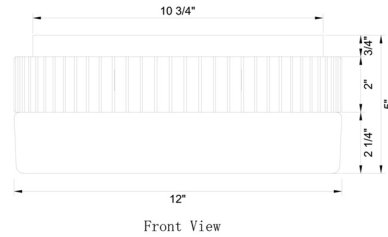

EUROfase

Purgos, Flush Mount, 12", Matte Black, Opal Glass

Item No.
49913-029

JOB NAME:

DATE:

TYPE:

COMMENTS: