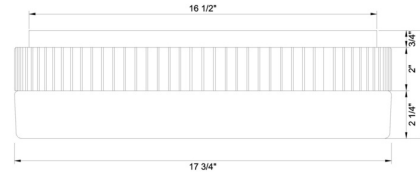

Front View

Bottom View

LIGHT INFORMATION

Light Type	Integrated LED
Bulb Socket	N/A
Bulb Shape	N/A
Bulb Included	N/A
CRI	90
Delivered Lumens	1685
Colour Temperature (Kelvin)	2700K/3000K/3500K/4000K/5000K
Average Hours LED (L70)	52000
Number of Lights	1
Light Direction	Ambient
Dimming Method	Triac/Elv
Output Voltage	24
Current Type	AC

LIGHT INFORMATION (CONT'D.)

Light Wattage	35
Total Wattage	35

DIMENSIONS & WEIGHT

Product Width (In)	
Product Height (In)	5
Product Ext (In)	
Product Diameter (In)	17.75
Product Weight (Lbs)	15.74
Product Length (In)	