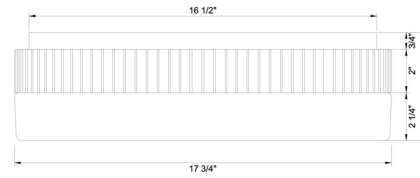

EUROfase

Purgos, Flush Mount, 18", Matte Black, Opal Glass

Item No.

49914-026

JOB NAME:

DATE:

TYPE:

COMMENTS:

Front View