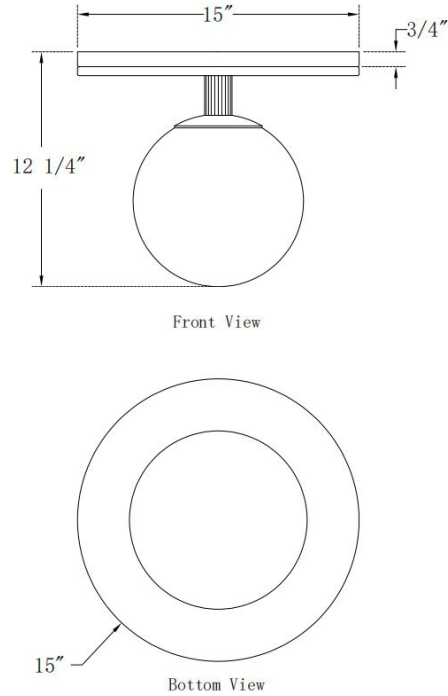

EUROfase

Carnegie, Flush Mount, 15", Antique Brass, Opal Etche...

Item No.
49915-013

JOB NAME:

DATE:

TYPE:

COMMENTS:

LIGHT INFORMATION

LIGHT INFORMATION (CONT'D.)

Light Wattage	20
Total Wattage	20

DIMENSIONS & WEIGHT

Product Width (In)	
Product Height (In)	12.25
Product Ext (In)	
Product Diameter (In)	15
Product Weight (Lbs)	12.8
Product Length (In)	