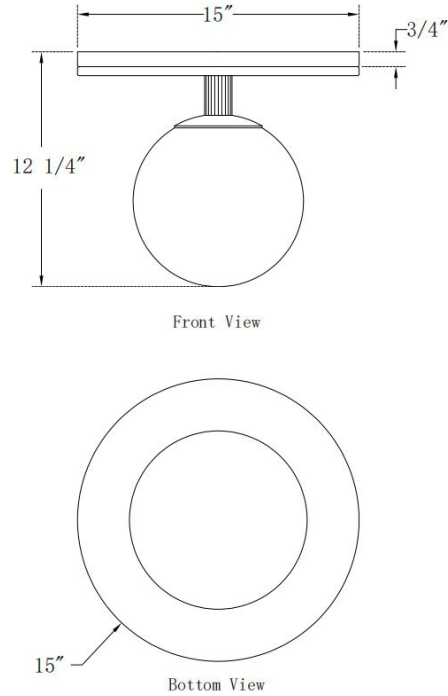

EUROfase

Carnegie, Flush Mount, 15", Matte Black, Opal Etched ...

Item No.
49915-023

JOB NAME:

DATE:

TYPE:

COMMENTS:

LIGHT INFORMATION

DIMENSIONS & WEIGHT

Product Width (In)

Product Height (In) 12.25

Product Ext (In)

Product Diameter (In) 15

Product Weight (Lbs) 12.8

Product Length (In)

INSTALLATION