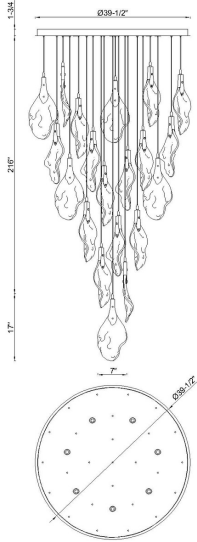

EUROfase

Jateo, Chandelier, 33-Light, 40", Polished Nickel, Clear ...

Item No.
49920-017

JOB NAME:

DATE:

TYPE:

COMMENTS:

LIGHT INFORMATION

Light Type	Integrated LED
Bulb Socket	N/A
Bulb Shape	N/A
Bulb Included	N/A
CRI	90
Delivered Lumens	3471
Colour Temperature (Kelvin)	3000K
Average Hours LED (L70)	52000
Number of Lights	33
Light Direction	Multi
Dimming Method	Triac
Output Voltage	36
Current Type	DC

LIGHT INFORMATION (CONT'D.)

Light Wattage	2.9
Total Wattage	95.7

DIMENSIONS & WEIGHT

Product Width (In)	
Product Height (In)	17
Product Ext (In)	
Product Diameter (In)	39.5
Product Weight (Lbs)	142.64
Product Length (In)	