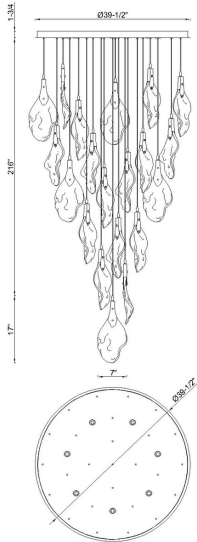

EUROfase

Jateo, Chandelier, 33-Light, 40", Gold, Clear Glass

Item No.

49920-024

JOB NAME:

DATE:

TYPE:

COMMENTS:

LIGHT INFORMATION

Light Type Integrated LED

Bulb Socket N/A

Bulb Shape N/A

Bulb Included N/A

CRI 90

Delivered Lumens 3471

Colour Temperature (Kelvin) 3000K

Average Hours LED (L70) 52000

Number of Lights 33

Light Direction Multi

Dimming Method Triac

Output Voltage 36

Current Type DC

LIGHT INFORMATION (CONT'D.)

Light Wattage 2.9

Total Wattage 95.7

DIMENSIONS & WEIGHT

Product Width (In)

Product Height (In) 17

Product Ext (In)

Product Diameter (In) 39.5

Product Weight (Lbs) 142.64

Product Length (In)