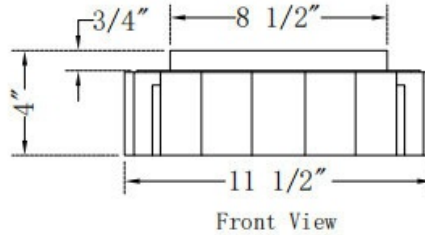

EUROfase

Roslington, Flush Mount, 12", Gold, Opal Etched Glass

Item No.
49927-016

JOB NAME:

DATE:

TYPE:

COMMENTS:

LIGHT INFORMATION

Light Type	Integrated LED
Bulb Socket	N/A
Bulb Shape	N/A
Bulb Included	N/A
CRI	90
Delivered Lumens	424
Colour Temperature (Kelvin)	2700K/3000K/3500K/4000K/5000K
Average Hours LED (L70)	52000
Number of Lights	1
Light Direction	Ambient
Dimming Method	Triac/Elv
Output Voltage	24
Current Type	AC

LIGHT INFORMATION (CONT'D.)

Light Wattage	20
Total Wattage	20

DIMENSIONS & WEIGHT

Product Width (In)	
Product Height (In)	4.13
Product Ext (In)	
Product Diameter (In)	11.5
Product Weight (Lbs)	9.19
Product Length (In)	

INSTALLATION

Mounting Type	J-Box
Mounting Location Rating	Dry

PRODUCT FINISH

Finish: Gold

SHADE FINISH

Shade Finish: Opal

PRODUCT FEATURES