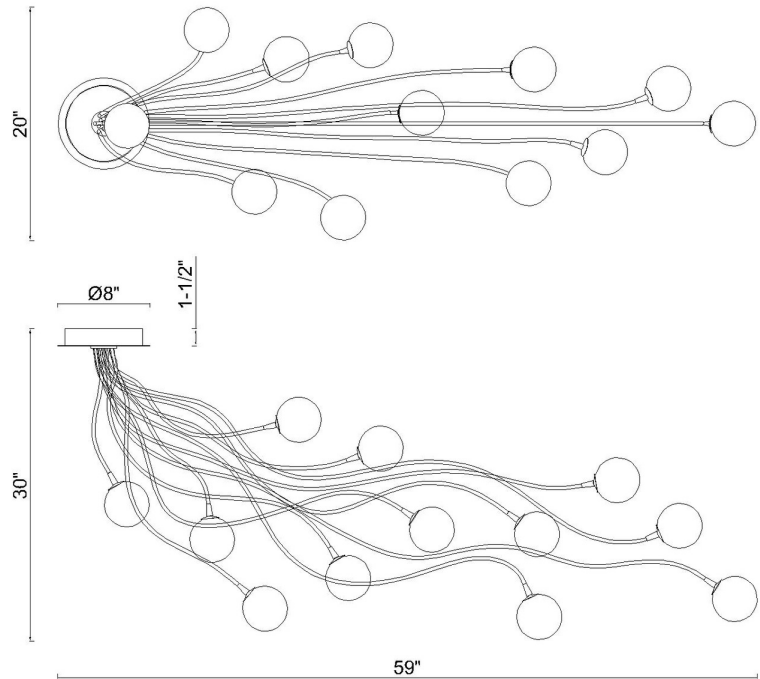

EUROfase

Athena, Flush Mount, 12-Light, 59", Matte Black, Opal E...

Item No.
49950-014

JOB NAME:

DATE:

TYPE:

COMMENTS:

LIGHT INFORMATION

Light Type	Integrated LED
Bulb Socket	N/A
Bulb Shape	N/A
Bulb Included	N/A
CRI	90
Delivered Lumens	3230
Colour Temperature (Kelvin)	3000K
Average Hours LED (L70)	52000
Number of Lights	12
Light Direction	Ambient
Dimming Method	Triac/Elv
Output Voltage	36
Current Type	DC

LIGHT INFORMATION (CONT'D.)

Light Wattage	2.83
Total Wattage	33.96

DIMENSIONS & WEIGHT

Product Width (In)	20
Product Height (In)	30
Product Ext (In)	
Product Diameter (In)	
Product Weight (Lbs)	11
Product Length (In)	59