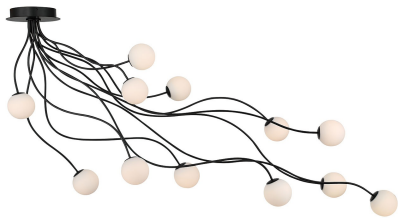

EUROfase

Athena, Flush Mount, 12-Light, 59", Matte Black, Opal E...

Item No.
49950-014

JOB NAME:

DATE:

TYPE:

COMMENTS:

LIGHT INFORMATION

Light Type	Integrated LED
Bulb Socket	N/A
Bulb Shape	N/A
Bulb Included	N/A
CRI	90
Delivered Lumens	3230
Colour Temperature (Kelvin)	3000K
Average Hours LED (L70)	52000
Number of Lights	12
Light Direction	Ambient
Dimming Method	Triac/Elv
Output Voltage	36
Current Type	DC

LIGHT INFORMATION (CONT'D.)

Light Wattage	2.83
Total Wattage	33.96

DIMENSIONS & WEIGHT

Product Width (In)	20
Product Height (In)	30
Product Ext (In)	
Product Diameter (In)	
Product Weight (Lbs)	11
Product Length (In)	59

INSTALLATION

Mounting Type	J-Box
Mounting Location Rating	Dry

PRODUCT FINISH

Finish: Matte Black

SHADE FINISH

Shade Finish: Opal

PRODUCT FEATURES