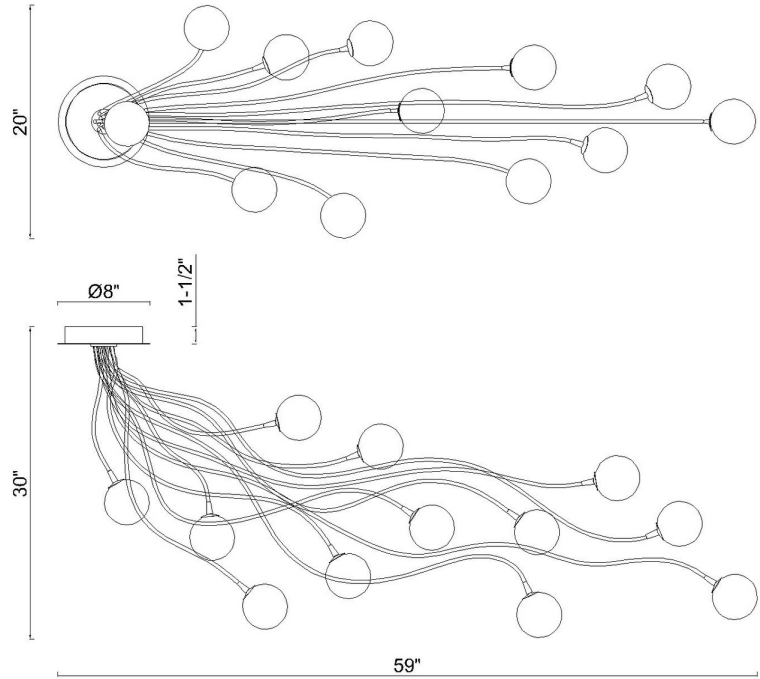

## Athena, Flush Mount, 12-Light, 59", Antique Gold, Opal ...

Item No.  
49950-021

JOB NAME:

DATE:

TYPE:

COMMENTS:

### LIGHT INFORMATION

Light Type Integrated LED

Bulb Socket N/A

Bulb Shape N/A

Bulb Included N/A

CRI 90

Delivered Lumens 3230

Colour Temperature (Kelvin) 3000K

Average Hours LED (L70) 52000

Number of Lights 12

Light Direction Ambient

Dimming Method Triac/Elv

Output Voltage 36

Current Type DC

### DIMENSIONS & WEIGHT

Product Width (In) 20

Product Height (In) 30

Product Ext (In)

Product Diameter (In)

Product Weight (Lbs) 11

Product Length (In) 59