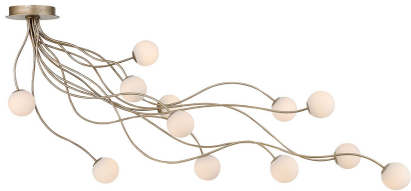

## Athena, Flush Mount, 12-Light, 59", Antique Gold, Opal ...

Item No.  
49950-021

JOB NAME:

DATE:

TYPE:

COMMENTS:

### LIGHT INFORMATION

Light Type Integrated LED

Bulb Socket N/A

Bulb Shape N/A

Bulb Included N/A

CRI 90

Delivered Lumens 3230

Colour Temperature (Kelvin) 3000K

### SHADE FINISH

Shade Finish: Opal