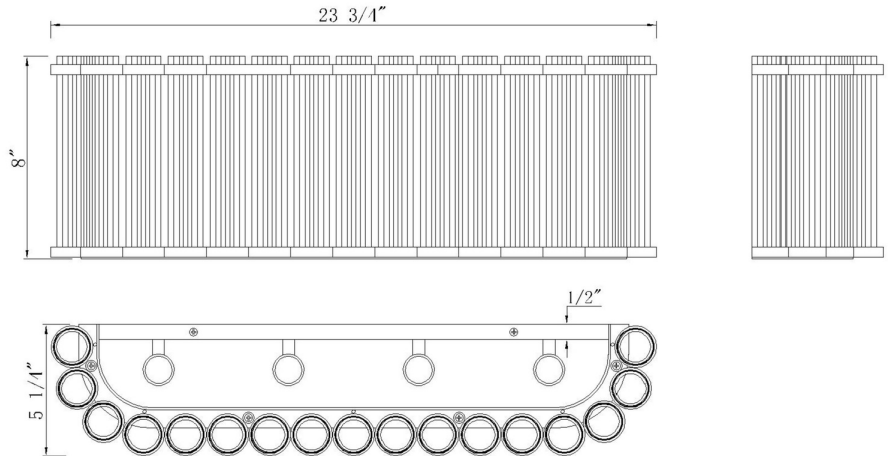

EUROfase

Glasbury, Vanity, 24", Gold, Ribbed Glass

Item No.
50042-012

JOB NAME:

DATE:

TYPE:

COMMENTS:

LIGHT INFORMATION

Light Type Bulb

Bulb Socket E12

Bulb Shape B10

Bulb Included No

CRI

Delivered Lumens

Colour Temperature (Kelvin) N/A

Average Hours LED (L70)

DIMENSIONS & WEIGHT

Product Width (In) 23.75

Product Height (In) 8

Product Ext (In) 5.25

Product Diameter (In)

Product Weight (Lbs) 9.5

Product Length (In)

INSTALLATION