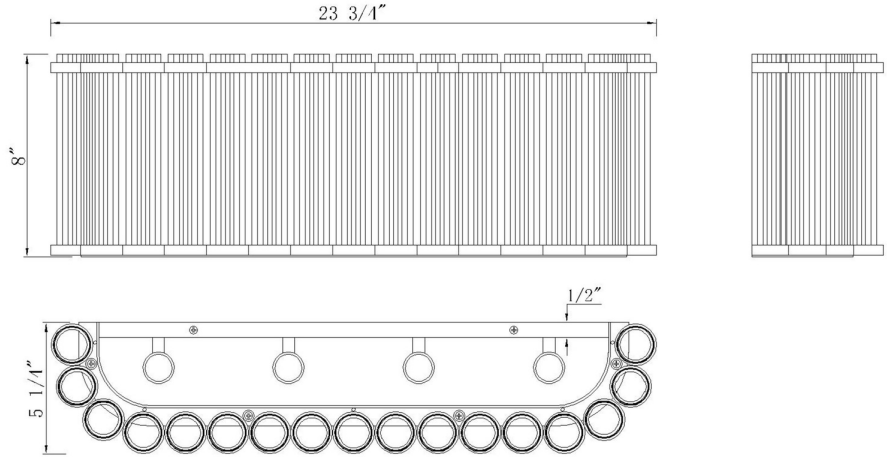

## Glasbury, Vanity, 24", Polished Nickel, Ribbed Glass

Item No.  
50042-029

JOB NAME:

DATE:

TYPE:

COMMENTS:

### LIGHT INFORMATION

Light Type Bulb

Bulb Socket E12

Bulb Shape B10

Bulb Included No

CRI

Delivered Lumens

Colour Temperature (Kelvin) N/A

### DIMENSIONS & WEIGHT

Product Width (In) 23.75

Product Height (In) 8

Product Ext (In) 5.25

Product Diameter (In)

Product Weight (Lbs) 9.5

Product Length (In)