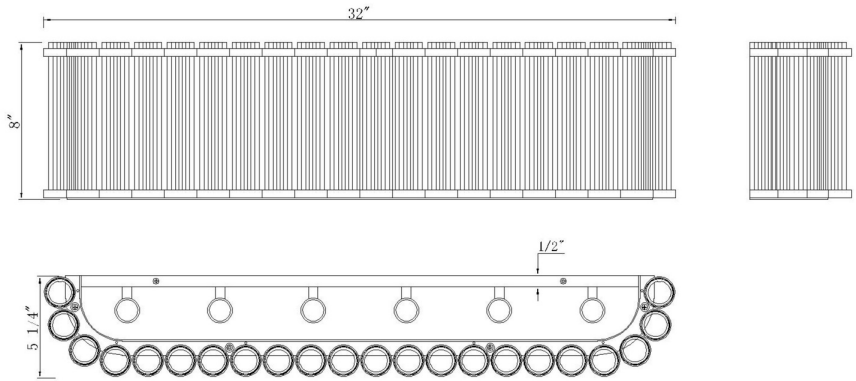

## Glasbury, Vanity, 32", Gold, Ribbed Glass

Item No.  
50043-019

JOB NAME:

DATE:

TYPE:

COMMENTS:

### LIGHT INFORMATION

Light Type Bulb

Bulb Socket E12

Bulb Shape B10

Bulb Included No

CRI

Delivered Lumens

Colour Temperature (Kelvin) N/A

### DIMENSIONS & WEIGHT

Product Width (In) 32

Product Height (In) 8

Product Ext (In) 5.25

Product Diameter (In)

Product Weight (Lbs) 13.42

Product Length (In)