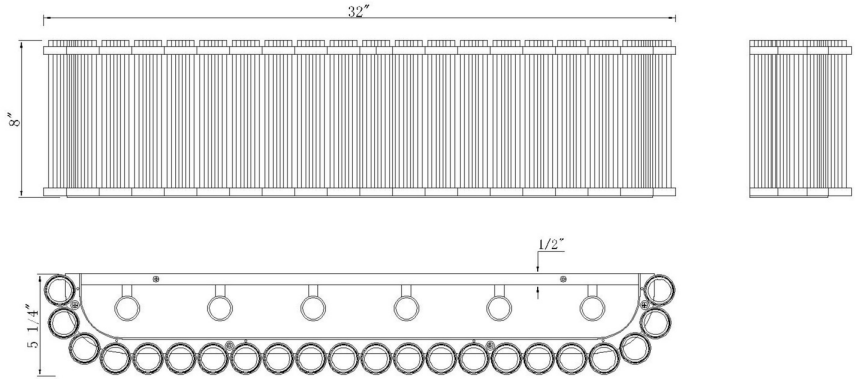

EUROfase

Glasbury, Vanity, 32", Polished Nickel, Ribbed Glass

Item No.
50043-026

JOB NAME:

DATE:

TYPE:

COMMENTS:

LIGHT INFORMATION

Light Type Bulb

Bulb Socket E12

Bulb Shape B10

Bulb Included No

CRI

Delivered Lumens

Colour Temperature (Kelvin) N/A

Average Hours LED (L70)

DIMENSIONS & WEIGHT

Product Width (In) 32

Product Height (In) 8

Product Ext (In) 5.25

Product Diameter (In)

Product Weight (Lbs) 13.42

Product Length (In)

INSTALLATION