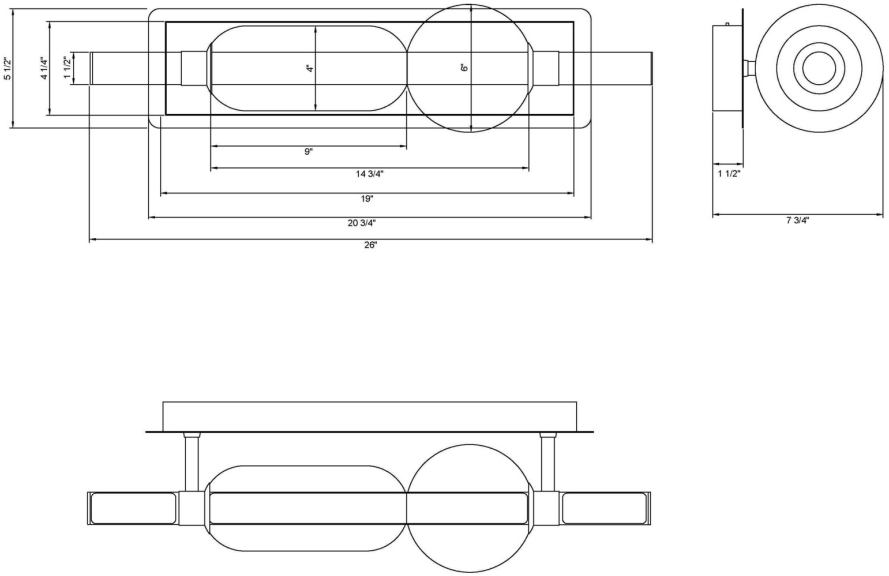

## Lucent, Vanity, 26", Matte Black, Clear Glass

Item No.  
50049-011

JOB NAME:

DATE:

TYPE:

COMMENTS:

### LIGHT INFORMATION

Light Type	Integrated LED
Bulb Socket	N/A
Bulb Shape	N/A
Bulb Included	N/A
CRI	90
Delivered Lumens	1310
Colour Temperature (Kelvin)	3000K/4000K/5000K
Average Hours LED (L70)	52000
Number of Lights	1
Light Direction	Multi
Dimming Method	Triac/Elv
Output Voltage	18
Current Type	DC

### DIMENSIONS & WEIGHT

Product Width (In)	26
Product Height (In)	5.8
Product Ext (In)	7.8
Product Diameter (In)	
Product Weight (Lbs)	5.5
Product Length (In)	