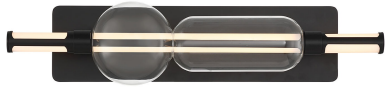

## Lucent, Vanity, 26", Matte Black, Clear Glass

Item No.  
50049-011

JOB NAME:

DATE:

TYPE:

COMMENTS:

### LIGHT INFORMATION

Light Type	Integrated LED
Bulb Socket	N/A
Bulb Shape	N/A
Bulb Included	N/A
CRI	90
Delivered Lumens	1310
Colour Temperature (Kelvin)	3000K/4000K/5000K
Average Hours LED (L70)	52000
Number of Lights	1
Light Direction	Multi
Dimming Method	Triac/Elv
Output Voltage	18
Current Type	DC

### PRODUCT FINISH

Finish: Matte Black