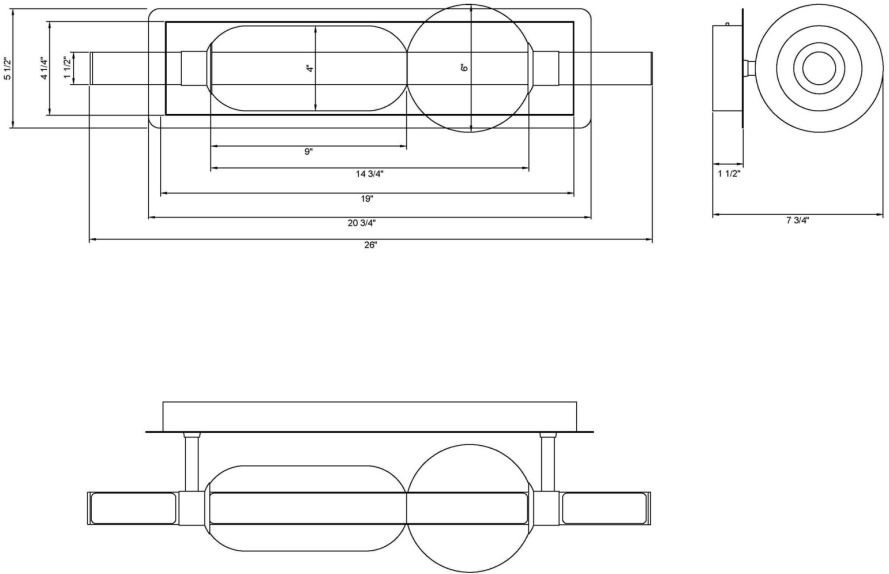

## Lucent, Vanity, 26", Satin Nickel, Clear Glass

Item No.  
50049-028

JOB NAME:

DATE:

TYPE:

COMMENTS:

### LIGHT INFORMATION

Light Type	Integrated LED
Bulb Socket	N/A
Bulb Shape	N/A
Bulb Included	N/A
CRI	90
Delivered Lumens	1310
Colour Temperature (Kelvin)	3000K/4000K/5000K
Average Hours LED (L70)	52000
Number of Lights	1
Light Direction	Multi
Dimming Method	Triac/Elv
Output Voltage	18
Current Type	DC

### DIMENSIONS & WEIGHT

Product Width (In)	26
Product Height (In)	5.8
Product Ext (In)	7.8
Product Diameter (In)	
Product Weight (Lbs)	5.5
Product Length (In)	