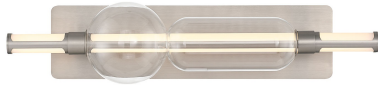

## Lucent, Vanity, 26", Satin Nickel, Clear Glass

Item No.  
50049-028

JOB NAME:

DATE:

TYPE:

COMMENTS:

### LIGHT INFORMATION

Light Type	Integrated LED
Bulb Socket	N/A
Bulb Shape	N/A
Bulb Included	N/A
CRI	90
Delivered Lumens	1310
Colour Temperature (Kelvin)	3000K/4000K/5000K
Average Hours LED (L70)	52000
Number of Lights	1
Light Direction	Multi
Dimming Method	Triac/Elv
Output Voltage	18
Current Type	DC

### PRODUCT FINISH

Finish: Satin Nickel