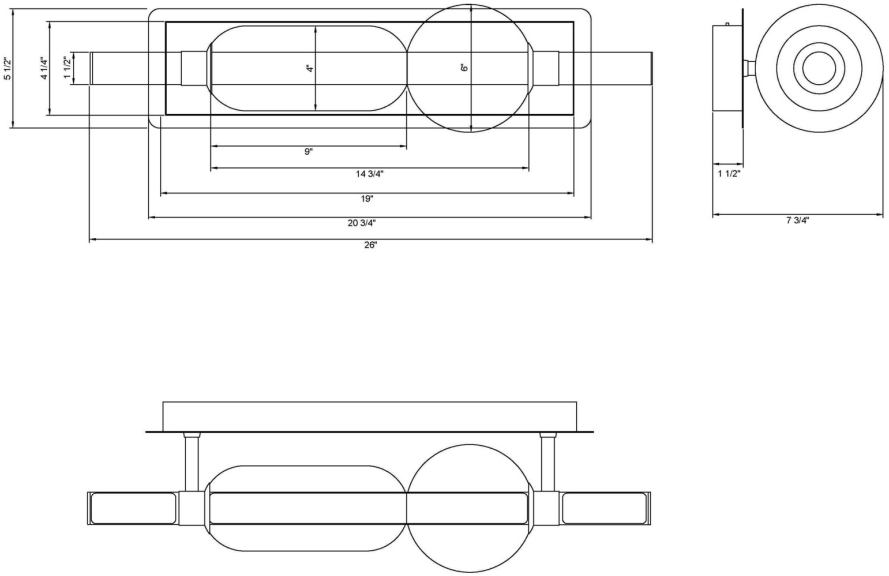

## Lucent, Vanity, 26", Gold, Clear Glass

Item No.  
50049-035

JOB NAME:

DATE:

TYPE:

COMMENTS:

### LIGHT INFORMATION

Light Type	Integrated LED
Bulb Socket	N/A
Bulb Shape	N/A
Bulb Included	N/A
CRI	90
Delivered Lumens	1310
Colour Temperature (Kelvin)	3000K/4000K/5000K
Average Hours LED (L70)	52000
Number of Lights	1
Light Direction	Multi
Dimming Method	Triac/Elv
Output Voltage	18
Current Type	DC

### DIMENSIONS & WEIGHT

Product Width (In)	26
Product Height (In)	5.8
Product Ext (In)	7.8
Product Diameter (In)	
Product Weight (Lbs)	5.5
Product Length (In)	