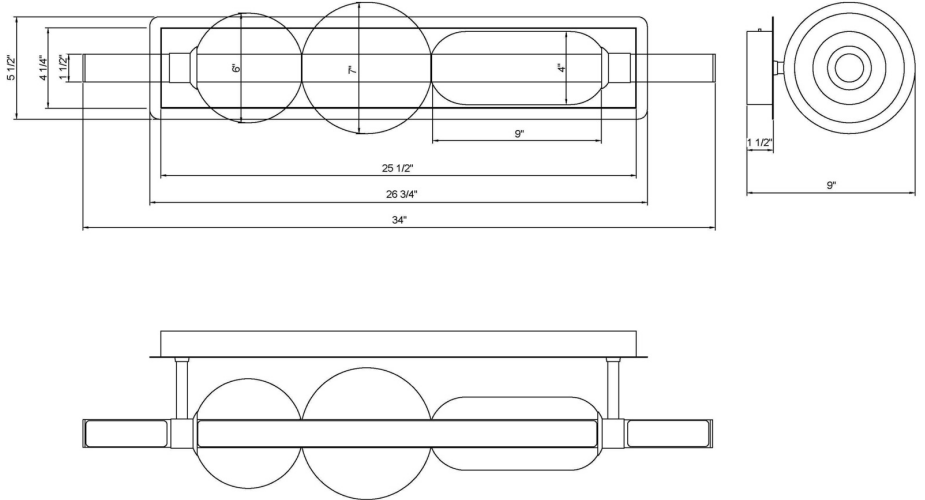

EUROfase

Lucent, Vanity, 34", Matte Black, Clear Glass

Item No.
50050-017

JOB NAME:

DATE:

TYPE:

COMMENTS:

LIGHT INFORMATION

Light Type	Integrated LED
Bulb Socket	N/A
Bulb Shape	N/A
Bulb Included	N/A
CRI	90
Delivered Lumens	2459
Colour Temperature (Kelvin)	3000K/4000K/5000K
Average Hours LED (L70)	52000
Number of Lights	1
Light Direction	Multi
Dimming Method	Triac/Elv
Output Voltage	21
Current Type	DC

LIGHT INFORMATION (CONT'D.)

Light Wattage	40
Total Wattage	40

DIMENSIONS & WEIGHT

Product Width (In)	34
Product Height (In)	7.13
Product Ext (In)	9.13
Product Diameter (In)	
Product Weight (Lbs)	8.66
Product Length (In)	