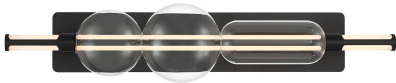

EUROfase

Lucent, Vanity, 34", Matte Black, Clear Glass

Item No.
50050-017

JOB NAME:

DATE:

TYPE:

COMMENTS:

LIGHT INFORMATION

Light Type	Integrated LED
Bulb Socket	N/A
Bulb Shape	N/A
Bulb Included	N/A
CRI	90
Delivered Lumens	2459
Colour Temperature (Kelvin)	3000K/4000K/5000K
Average Hours LED (L70)	52000
Number of Lights	1
Light Direction	Multi
Dimming Method	Triac/Elv
Output Voltage	21
Current Type	DC

LIGHT INFORMATION (CONT'D.)

Light Wattage	40
Total Wattage	40

DIMENSIONS & WEIGHT

Product Width (In)	34
Product Height (In)	7.13
Product Ext (In)	9.13
Product Diameter (In)	
Product Weight (Lbs)	8.66
Product Length (In)	

INSTALLATION

Mounting Type	J-Box
Mounting Location Rating	Damp

PRODUCT FINISH

Finish: Matte Black

SHADE FINISH

Shade Finish: Clear

PRODUCT FEATURES