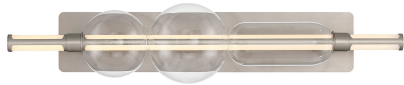

EUROfase

Lucent, Vanity, 34", Satin Nickel, Clear Glass

Item No.
50050-024

JOB NAME:

DATE:

TYPE:

COMMENTS:

LIGHT INFORMATION

Light Type	Integrated LED
Bulb Socket	N/A
Bulb Shape	N/A
Bulb Included	N/A
CRI	90
Delivered Lumens	2459
Colour Temperature (Kelvin)	3000K/4000K/5000K
Average Hours LED (L70)	52000
Number of Lights	1
Light Direction	Multi
Dimming Method	Triac/Elv
Output Voltage	21
Current Type	DC

LIGHT INFORMATION (CONT'D.)

Light Wattage	40
Total Wattage	40

DIMENSIONS & WEIGHT

Product Width (In)	34
Product Height (In)	7.13
Product Ext (In)	9.13
Product Diameter (In)	
Product Weight (Lbs)	8.66
Product Length (In)	

INSTALLATION

Mounting Type	J-Box
Mounting Location Rating	Damp

PRODUCT FINISH

Finish: Satin Nickel

SHADE FINISH

Shade Finish: Clear

PRODUCT FEATURES