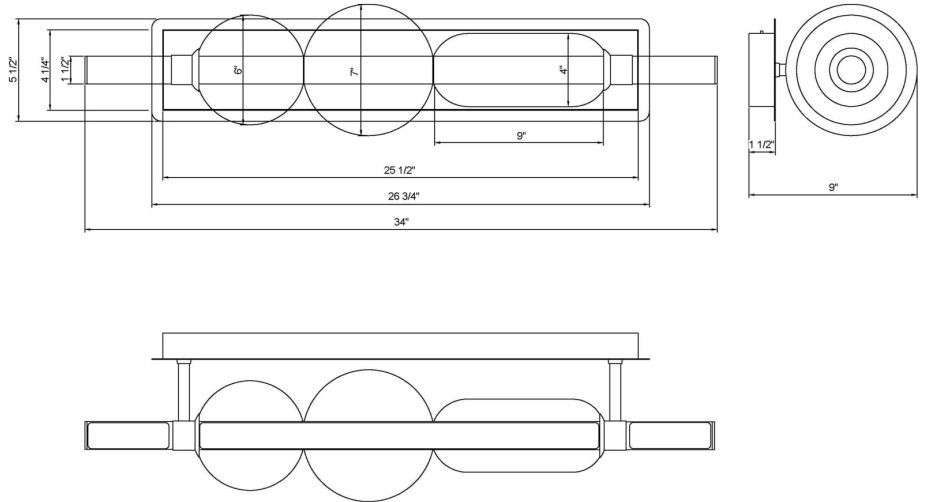

EUROfase

Lucent, Vanity, 34", Satin Nickel, Clear Glass

Item No.
50050-024

JOB NAME:

DATE:

TYPE:

COMMENTS:

LIGHT INFORMATION

Light Type	Integrated LED
Bulb Socket	N/A
Bulb Shape	N/A
Bulb Included	N/A
CRI	90
Delivered Lumens	2459
Colour Temperature (Kelvin)	3000K/4000K/5000K
Average Hours LED (L70)	52000
Number of Lights	1
Light Direction	Multi
Dimming Method	Triac/Elv
Output Voltage	21
Current Type	DC

LIGHT INFORMATION (CONT'D.)

Light Wattage	40
Total Wattage	40

DIMENSIONS & WEIGHT

Product Width (In)	34
Product Height (In)	7.13
Product Ext (In)	9.13
Product Diameter (In)	
Product Weight (Lbs)	8.66
Product Length (In)	