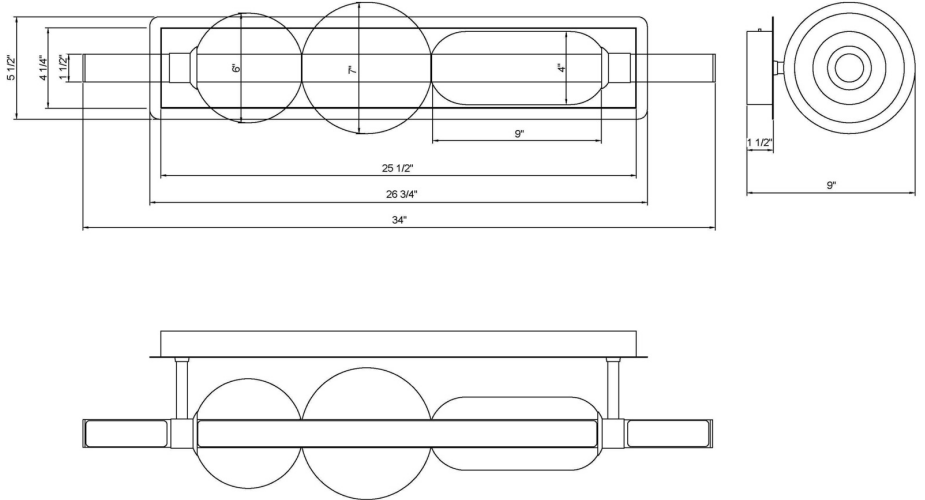

EUROfase

Lucent, Vanity, 34", Gold, Clear Glass

Item No.
50050-031

JOB NAME:

DATE:

TYPE:

COMMENTS:

LIGHT INFORMATION

Light Type	Integrated LED
Bulb Socket	N/A
Bulb Shape	N/A
Bulb Included	N/A
CRI	90
Delivered Lumens	2459
Colour Temperature (Kelvin)	3000K/4000K/5000K
Average Hours LED (L70)	52000
Number of Lights	1
Light Direction	Multi
Dimming Method	Triac/Elv
Output Voltage	21
Current Type	DC

LIGHT INFORMATION (CONT'D.)

Light Wattage	40
Total Wattage	40

DIMENSIONS & WEIGHT

Product Width (In)	34
Product Height (In)	7.13
Product Ext (In)	9.13
Product Diameter (In)	
Product Weight (Lbs)	8.66
Product Length (In)	