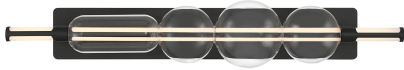

EUROfase

Lucent, Vanity, 40", Matte Black, Clear Glass

Item No.
50051-014

JOB NAME:

DATE:

TYPE:

COMMENTS:

LIGHT INFORMATION

Light Type	Integrated LED
Bulb Socket	N/A
Bulb Shape	N/A
Bulb Included	N/A
CRI	90
Delivered Lumens	3066
Colour Temperature (Kelvin)	3000K/4000K/5000K
Average Hours LED (L70)	52000
Number of Lights	1
Light Direction	Multi
Dimming Method	Triac/Elv
Output Voltage	27
Current Type	DC

LIGHT INFORMATION (CONT'D.)

Light Wattage	47
Total Wattage	47

DIMENSIONS & WEIGHT

Product Width (In)	40
Product Height (In)	7.13
Product Ext (In)	9.13
Product Diameter (In)	
Product Weight (Lbs)	11.02
Product Length (In)	

INSTALLATION

Mounting Type	J-Box
Mounting Location	Damp
Rating	

PRODUCT FINISH

Finish: Matte Black

SHADE FINISH

Shade Finish: Clear

PRODUCT FEATURES