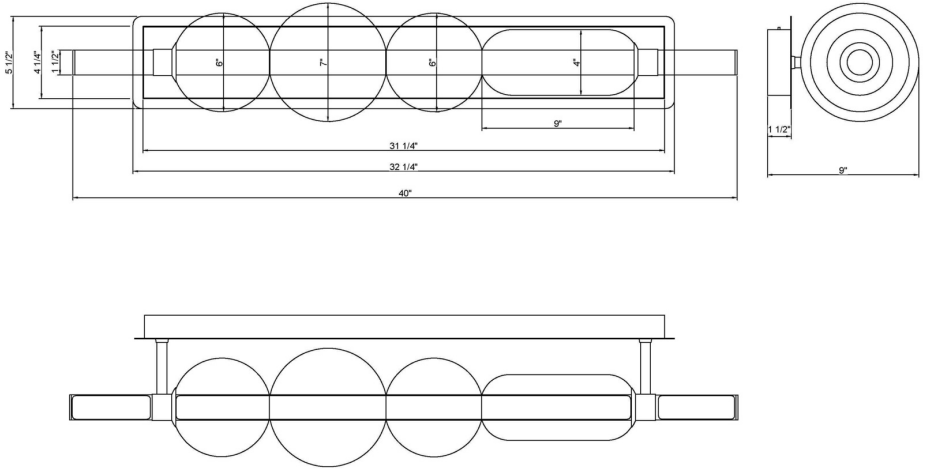

EUROfase

Lucent, Vanity, 40", Matte Black, Clear Glass

Item No.
50051-014

JOB NAME:

DATE:

TYPE:

COMMENTS:

LIGHT INFORMATION

Light Type	Integrated LED
Bulb Socket	N/A
Bulb Shape	N/A
Bulb Included	N/A
CRI	90
Delivered Lumens	3066
Colour Temperature (Kelvin)	3000K/4000K/5000K
Average Hours LED (L70)	52000
Number of Lights	1
Light Direction	Multi
Dimming Method	Triac/Elv
Output Voltage	27
Current Type	DC

LIGHT INFORMATION (CONT'D.)

Light Wattage	47
Total Wattage	47

DIMENSIONS & WEIGHT

Product Width (In)	40
Product Height (In)	7.13
Product Ext (In)	9.13
Product Diameter (In)	
Product Weight (Lbs)	11.02
Product Length (In)	