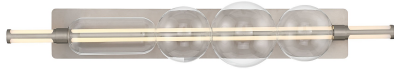

## Lucent, Vanity, 40", Satin Nickel, Clear Glass

Item No.  
50051-021

JOB NAME:

DATE:

TYPE:

COMMENTS:

### LIGHT INFORMATION

Light Type	Integrated LED
Bulb Socket	N/A
Bulb Shape	N/A
Bulb Included	N/A
CRI	90
Delivered Lumens	3066
Colour Temperature (Kelvin)	3000K/4000K/5000K
Average Hours LED (L70)	52000
Number of Lights	1
Light Direction	Multi
Dimming Method	Triac/Elv
Output Voltage	27
Current Type	DC

### PRODUCT FINISH

Finish: Satin Nickel