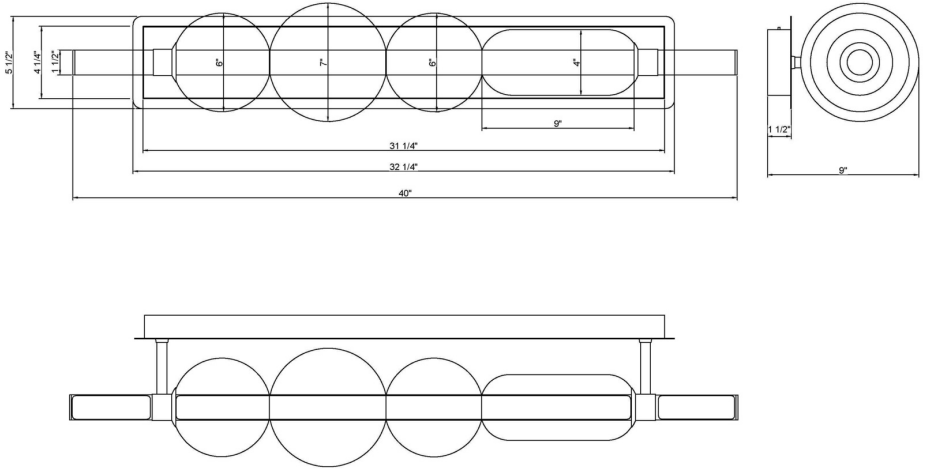

## Lucent, Vanity, 40", Satin Nickel, Clear Glass

Item No.  
50051-021

JOB NAME:

DATE:

TYPE:

COMMENTS:

### LIGHT INFORMATION

Light Type	Integrated LED
Bulb Socket	N/A
Bulb Shape	N/A
Bulb Included	N/A
CRI	90
Delivered Lumens	3066
Colour Temperature (Kelvin)	3000K/4000K/5000K
Average Hours LED (L70)	52000
Number of Lights	1
Light Direction	Multi
Dimming Method	Triac/Elv
Output Voltage	27
Current Type	DC

### DIMENSIONS & WEIGHT

Product Width (In)	40
Product Height (In)	7.13
Product Ext (In)	9.13
Product Diameter (In)	
Product Weight (Lbs)	11.02
Product Length (In)	