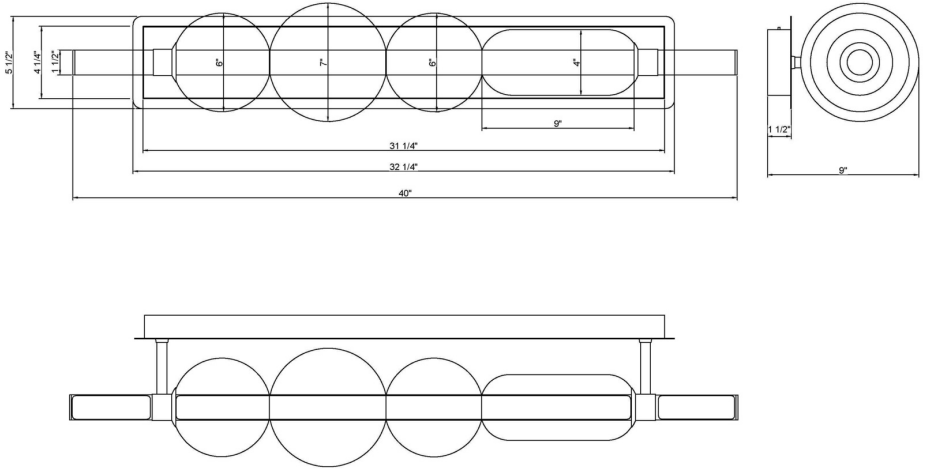

## Lucent, Vanity, 40", Gold, Clear Glass

Item No.  
50051-038

JOB NAME:

DATE:

TYPE:

COMMENTS:

### LIGHT INFORMATION

Light Type	Integrated LED
Bulb Socket	N/A
Bulb Shape	N/A
Bulb Included	N/A
CRI	90
Delivered Lumens	3066
Colour Temperature (Kelvin)	3000K/4000K/5000K
Average Hours LED (L70)	52000
Number of Lights	1
Light Direction	Multi
Dimming Method	Triac/Elv
Output Voltage	27
Current Type	DC

### DIMENSIONS & WEIGHT

Product Width (In)	40
Product Height (In)	7.13
Product Ext (In)	9.13
Product Diameter (In)	
Product Weight (Lbs)	11.02
Product Length (In)	