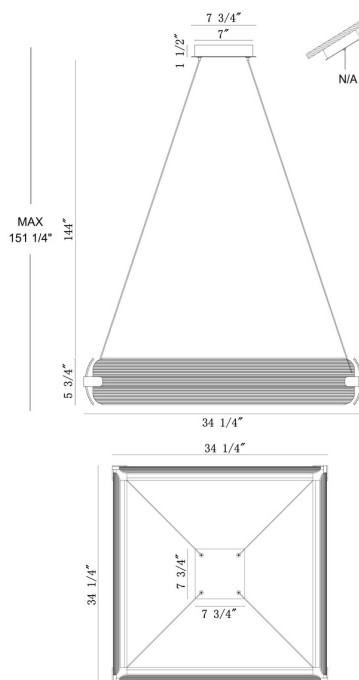

EUROfase

Neoness, Chandelier, 4-Light, 34", Matte Black, Smoke...

Item No.
50052-011

JOB NAME:

DATE:

TYPE:

COMMENTS:

LIGHT INFORMATION

Number of Lights 4

Light Direction Multi

Dimming Method Triac/Elv

Output Voltage 21

Current Type DC

LIGHT INFORMATION (CONT'D.)

Light Wattage 19.7

Total Wattage 78.8

DIMENSIONS & WEIGHT

Product Width (In) 34.25

Product Height (In) 5.75

Product Ext (In)

Product Diameter (In)

Product Weight (Lbs) 25.35

Product Length (In) 34.25

INSTALLATION