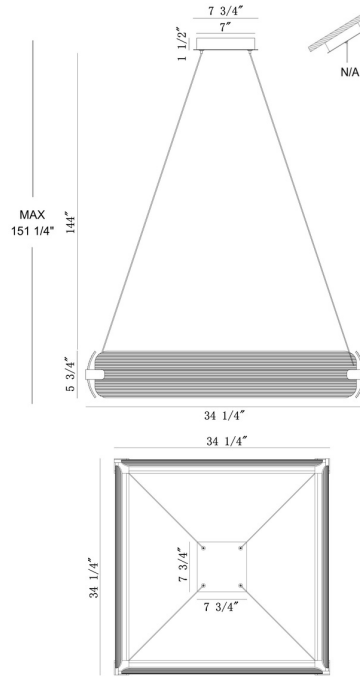

## Neoness, Chandelier, 4-Light, 34", Matte Black, Clear G...

Item No.  
50052-028

JOB NAME:

DATE:

TYPE:

COMMENTS:

### DIMENSIONS & WEIGHT

Product Width (In) 34.25

Product Height (In) 5.75

Product Ext (In)

Product Diameter (In)

Product Weight (Lbs) 25.35

Product Length (In) 34.25