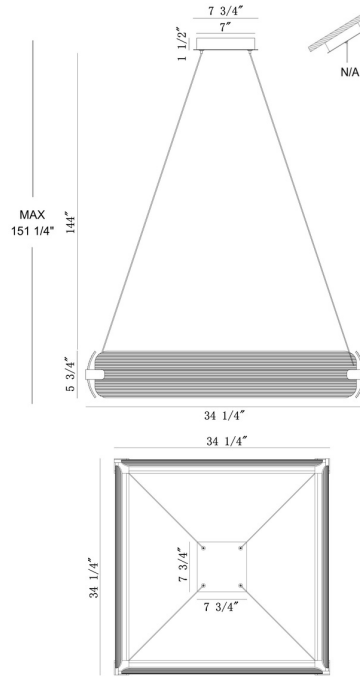

EUROfase

Neoness, Chandelier, 4-Light, 34", Weathered Brass, S...

Item No.
50053-018

JOB NAME:

DATE:

TYPE:

COMMENTS:

LIGHT INFORMATION

Number of Lights 4

Light Direction Multi

Dimming Method Triac/Elv

Output Voltage 21

Current Type DC

LIGHT INFORMATION (CONT'D.)

Light Wattage 19.7

Total Wattage 78.8

DIMENSIONS & WEIGHT

Product Width (In) 34.25

Product Height (In) 5.75

Product Ext (In)

Product Diameter (In)

Product Weight (Lbs) 25.35

Product Length (In) 34.25

INSTALLATION