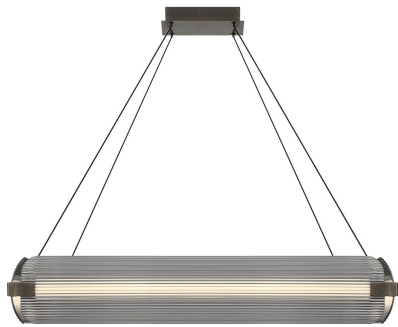

EUROfase

Neoness, Chandelier, 4-Light, 34", Weathered Brass, S...

Item No.
50053-018

JOB NAME:

DATE:

TYPE:

COMMENTS:

LIGHT INFORMATION

Light Type Integrated LED

Bulb Socket N/A

Bulb Shape N/A

Bulb Included N/A

CRI 90

Delivered Lumens 2362

Colour Temperature (Kelvin) 3000K

Average Hours LED (L70) 52000

DIMENSIONS & WEIGHT

Product Width (In) 34.25

Product Height (In) 5.75

Product Ext (In)

Product Diameter (In)

Product Weight (Lbs) 25.35

Product Length (In) 34.25

INSTALLATION

Mounting Type J-Box

Mounting Location Dry
Rating

PRODUCT FINISH

Finish: Weathered Brass

SHADE FINISH

Shade Finish: Smoked

PRODUCT FEATURES