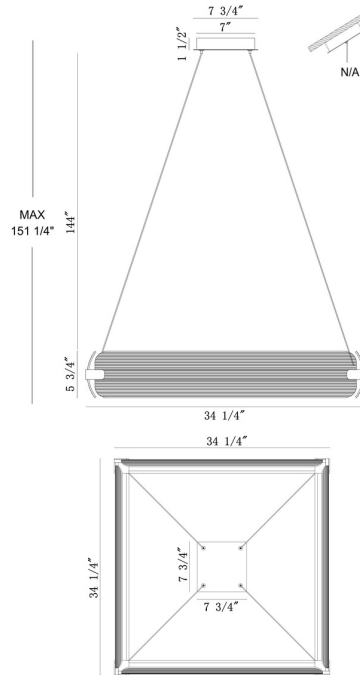

EUROfase

Neoness, Chandelier, 4-Light, 34", Weathered Brass, Cl...

Item No.
50053-025

JOB NAME:

DATE:

TYPE:

COMMENTS:

LIGHT INFORMATION

Light Type Integrated LED

Bulb Socket N/A

Bulb Shape N/A

Bulb Included N/A

CRI 90

Delivered Lumens 5055

Colour Temperature (Kelvin) 3000K

Average Hours LED (L70) 52000

Number of Lights 4

Light Direction Multi

Dimming Method Triac/Elv

Output Voltage 21

Current Type DC

LIGHT INFORMATION (CONT'D.)

Light Wattage 19.7

Total Wattage 78.8

DIMENSIONS & WEIGHT

Product Width (In) 34.25

Product Height (In) 5.75

Product Ext (In)

Product Diameter (In)

Product Weight (Lbs) 25.35

Product Length (In) 34.25

INSTALLATION

Mounting Type J-Box

Mounting Location Dry
Rating

PRODUCT FINISH

Finish: Weathered Brass

SHADE FINISH

Shade Finish: Clear

PRODUCT FEATURES