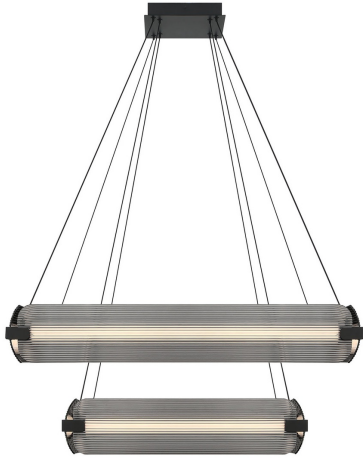

EUROfase

Neoness, Chandelier, 8-Light, 34", Matte Black, Smoke...

Item No.
50054-015

JOB NAME:

DATE:

TYPE:

COMMENTS:

LIGHT INFORMATION

| | |
|-----------------------------|----------------|
| Light Type | Integrated LED |
| Bulb Socket | N/A |
| Bulb Shape | N/A |
| Bulb Included | N/A |
| CRI | 90 |
| Delivered Lumens | 4362 |
| Colour Temperature (Kelvin) | 3000K |
| Average Hours LED (L70) | 52000 |
| Number of Lights | 8 |
| Light Direction | Multi |
| Dimming Method | Triac/Elv |
| Output Voltage | 21 |
| Current Type | DC |

LIGHT INFORMATION (CONT'D.)

| | |
|---------------|-------|
| Light Wattage | 15.8 |
| Total Wattage | 126.4 |

DIMENSIONS & WEIGHT

| | |
|-----------------------|-------|
| Product Width (In) | 34.25 |
| Product Height (In) | 11.5 |
| Product Ext (In) | |
| Product Diameter (In) | |
| Product Weight (Lbs) | 33.29 |
| Product Length (In) | 34.25 |

INSTALLATION

| | |
|--------------------------|-------|
| Mounting Type | J-Box |
| Mounting Location Rating | Dry |

PRODUCT FINISH

Finish: Matte Black

SHADE FINISH

Shade Finish: Smoked

PRODUCT FEATURES