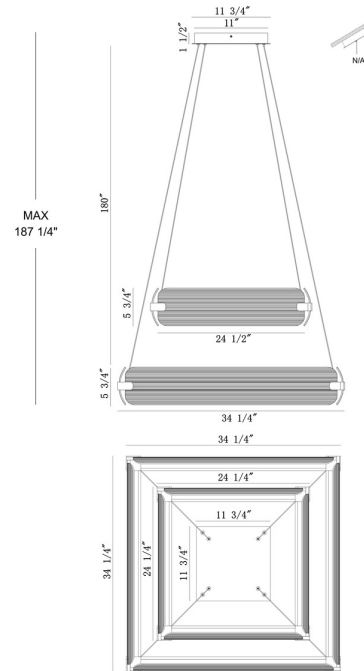

EUROfase

Neoness, Chandelier, 8-Light, 34", Matte Black, Smoke...

Item No.
50054-015

JOB NAME:

DATE:

TYPE:

COMMENTS:

LIGHT INFORMATION

| | |
|-----------------------------|----------------|
| Light Type | Integrated LED |
| Bulb Socket | N/A |
| Bulb Shape | N/A |
| Bulb Included | N/A |
| CRI | 90 |
| Delivered Lumens | 4362 |
| Colour Temperature (Kelvin) | 3000K |
| Average Hours LED (L70) | 52000 |
| Number of Lights | 8 |
| Light Direction | Multi |
| Dimming Method | Triac/Elv |
| Output Voltage | 21 |
| Current Type | DC |

LIGHT INFORMATION (CONT'D.)

| | |
|---------------|-------|
| Light Wattage | 15.8 |
| Total Wattage | 126.4 |

DIMENSIONS & WEIGHT

| | |
|-----------------------|-------|
| Product Width (In) | 34.25 |
| Product Height (In) | 11.5 |
| Product Ext (In) | |
| Product Diameter (In) | |
| Product Weight (Lbs) | 33.29 |
| Product Length (In) | 34.25 |