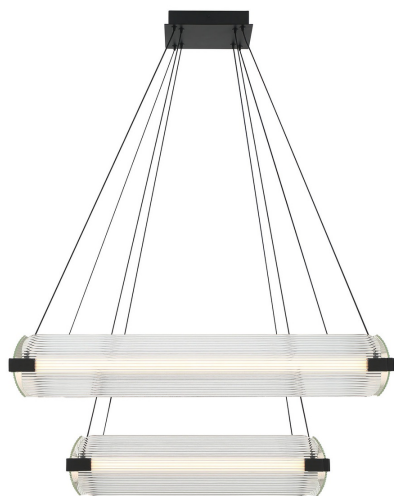

## Neoness, Chandelier, 8-Light, 34", Matte Black, Clear G...

Item No.

50054-022

JOB NAME:

DATE:

TYPE:

COMMENTS:

### LIGHT INFORMATION

Light Type Integrated LED

Bulb Socket N/A

Bulb Shape N/A

Bulb Included N/A

CRI 90

Delivered Lumens 6474

Colour Temperature (Kelvin) 3000K

### DIMENSIONS & WEIGHT

Product Width (In) 34.25

Product Height (In) 11.5

Product Ext (In)

Product Diameter (In)

Product Weight (Lbs) 33.29

Product Length (In) 34.25