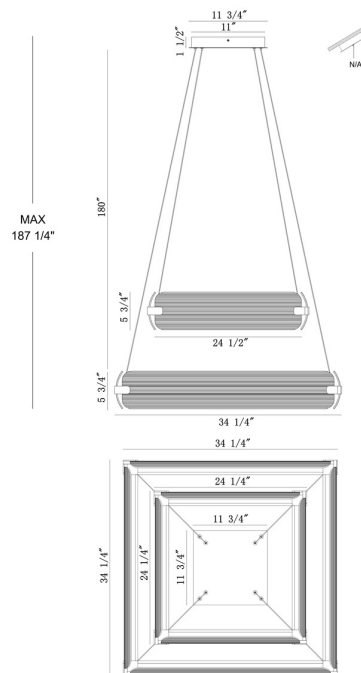

EUROfase

Neoness, Chandelier, 8-Light, 34", Matte Black, Clear G...

Item No.

50054-022

JOB NAME:

DATE:

TYPE:

COMMENTS:

LIGHT INFORMATION

Light Type Integrated LED

Bulb Socket N/A

Bulb Shape N/A

Bulb Included N/A

CRI 90

Delivered Lumens 6474

Colour Temperature (Kelvin) 3000K

Average Hours LED (L70) 52000

Number of Lights 8

Light Direction Multi

Dimming Method Triac/Elv

Output Voltage 21

Current Type DC

LIGHT INFORMATION (CONT'D.)

Light Wattage 15.8

Total Wattage 126.4

DIMENSIONS & WEIGHT

Product Width (In) 34.25

Product Height (In) 11.5

Product Ext (In)

Product Diameter (In)

Product Weight (Lbs) 33.29

Product Length (In) 34.25

INSTALLATION

Mounting Type J-Box

Mounting Location Rating Dry

PRODUCT FINISH

Finish: Matte Black

SHADE FINISH

Shade Finish: Clear

PRODUCT FEATURES

Certification & Compliance