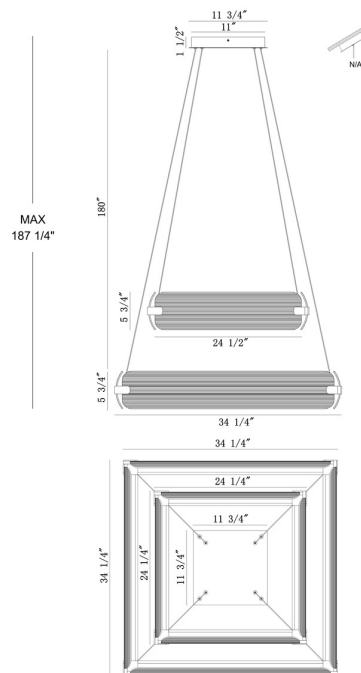

EUROfase

Neoness, Chandelier, 8-Light, 34", Weathered Brass, S...

Item No.
50055-012

JOB NAME:

DATE:

TYPE:

COMMENTS:

LIGHT INFORMATION

Number of Lights 8

Light Direction Multi

Dimming Method Triac/Elv

Output Voltage 21

Current Type DC

LIGHT INFORMATION (CONT'D.)

Light Wattage 15.8

Total Wattage 126.4

DIMENSIONS & WEIGHT

Product Width (In) 34.25

Product Height (In) 11.5

Product Ext (In)

Product Diameter (In)

Product Weight (Lbs) 33.29

Product Length (In) 34.25

INSTALLATION