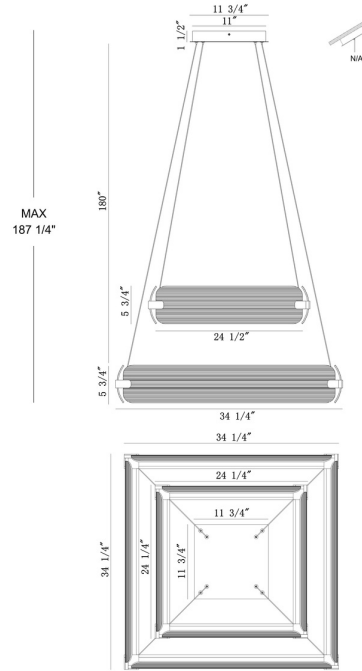

EUROfase

Neoness, Chandelier, 8-Light, 34", Weathered Brass, Cl...

Item No.

50055-029

JOB NAME:

DATE:

TYPE:

COMMENTS:

LIGHT INFORMATION

Light Type Integrated LED

Bulb Socket N/A

Bulb Shape N/A

Bulb Included N/A

CRI 90

Delivered Lumens 6474

Colour Temperature (Kelvin) 3000K

Total Wattage 126.4

DIMENSIONS & WEIGHT

Product Width (In) 34.25

Product Height (In) 11.5

Product Ext (In)

Product Diameter (In)

Product Weight (Lbs) 33.29

Product Length (In) 34.25