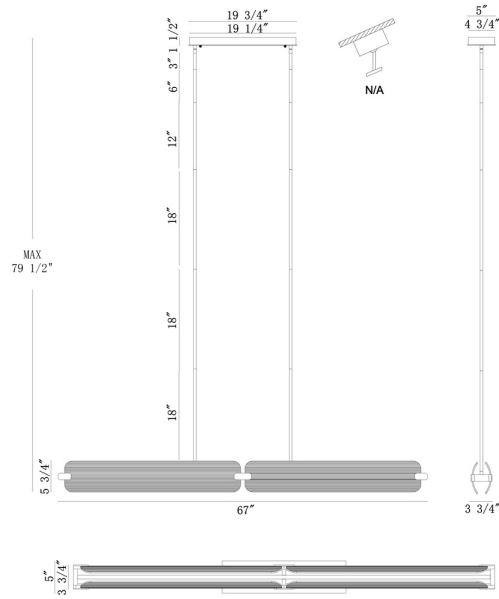

### LIGHT INFORMATION

Light Type Integrated LED

Bulb Socket N/A

Bulb Shape N/A

Bulb Included N/A

CRI 90

Delivered Lumens 967

Colour Temperature (Kelvin) 3000K

### LIGHT INFORMATION (CONT'D.)

Light Wattage 19.5

Total Wattage 78

### DIMENSIONS & WEIGHT

Product Width (In) 5.1

Product Height (In) 5.75

Product Ext (In)

Product Diameter (In)

Product Weight (Lbs) 26.72

Product Length (In) 67