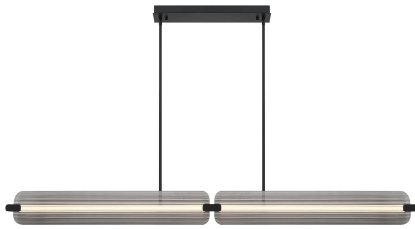

## Neoness, Chandelier, 4-Light, 67", Matte Black, Smoke...

Item No.  
50056-019

JOB NAME:

DATE:

TYPE:

COMMENTS:

### LIGHT INFORMATION

Light Type Integrated LED

Bulb Socket N/A

Bulb Shape N/A

Bulb Included N/A

CRI 90

Delivered Lumens 967

Colour Temperature (Kelvin) 3000K

### DIMENSIONS & WEIGHT

Product Width (In) 5.1

Product Height (In) 5.75

Product Ext (In)

Product Diameter (In)

Product Weight (Lbs) 26.72

Product Length (In) 67